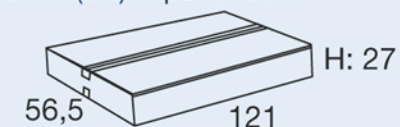

On request: kit pedal and lid.

Dia. tube: 22 mm.

Black sack is not included.

Dimensioni
Dimensions
(cm):

Dimensioni cartone - Packing dimensions (cm): 1 pz. for box

Dimensioni pallet - Pallet Dimensions (cm): 10 pz. pallet