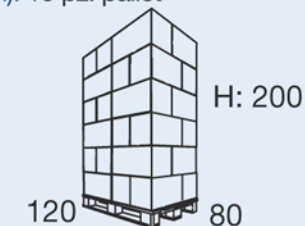

On request: kit pedal and lid.

Dia. tube: 22 mm.

Black sack is not included.

Dimensioni
Dimensions
(cm):

Dimensioni cartone - Packing dimensions (cm): 1 pz. for box

Dimensioni pallet - Pallet Dimensions (cm): 10 pz. pallet