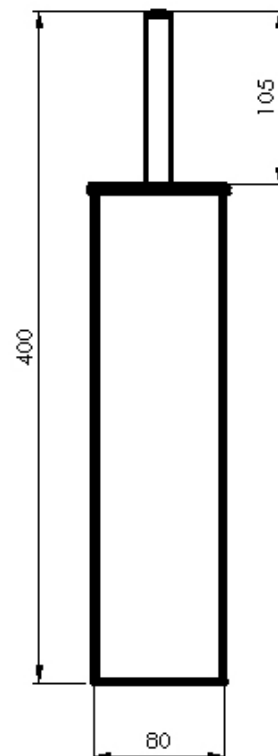

Art 46: Square brush holder in stainless steel.  
Art 46: Portascopino quadro in acciaio inossidabile  
Technical product sheet  
Scheda tecnica

Art:46XS1

Material: lid and container in stainless steel  
**AISI 304 (18/10)** brushed ,handle in polished  
chrome-plated brass  
Removable tray in polypropylene is equipped  
with an anti-drop safety cap.  
Quantity per pack: 1

Materiale: Coperchio e fusto in **Aisi 304 (18/10)**  
satinato.  
Manico in ottone cromato lucido.  
Vaschetta interna estraibile in polipropilene con  
bordino superiore  
antigoccia.  
Pezzi per cartone: 1

Article	net weight	gross weight	pack. dimensions	EAN
A46X1	KG 1	KG 1,18	45X11,5X11	8058269250249